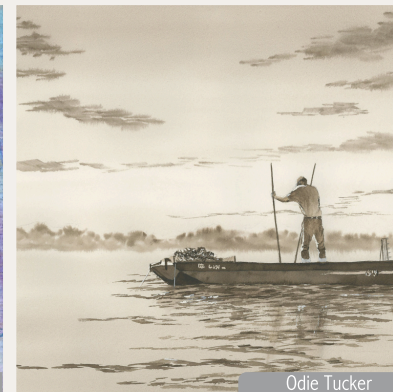

<https://watercolorsofAlabama.org/>

John Kelly Fitzpatrick

William McKeown

Deb Garst

Odie Tucker

Ann Pember

SELECTION JUROR

Matthew Bird